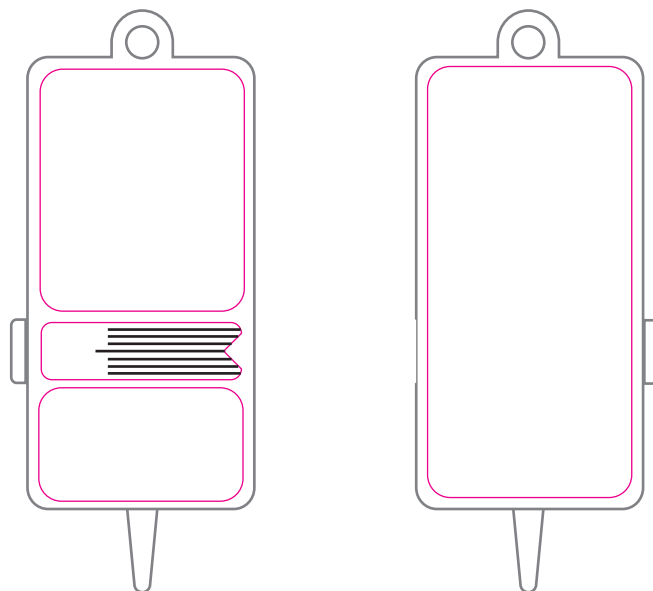

Deluxe Tyre Tread Gauge Artwork Template

Description: Deluxe Tyre Tread Gauge

Item Size: 65 x 32mm

Artwork Size: Front Top 32 x 27mm / Front Bottom 15 x 27mm / Back 57 x 27mm

Our Order Ref: 00000

Quantity: 00000

Item Colour: White

Pantone Print Ref: 00000000

Further Notes

Any font smaller than this may not be legible.

Please note: If artwork is supplied and approved below this size then we cannot take responsibility if the wording is illegible after printing

Final printed colour may differ from this proof

If Pantone references are provided we will endeavour to match them as closely as possible within the limitations of the digital process