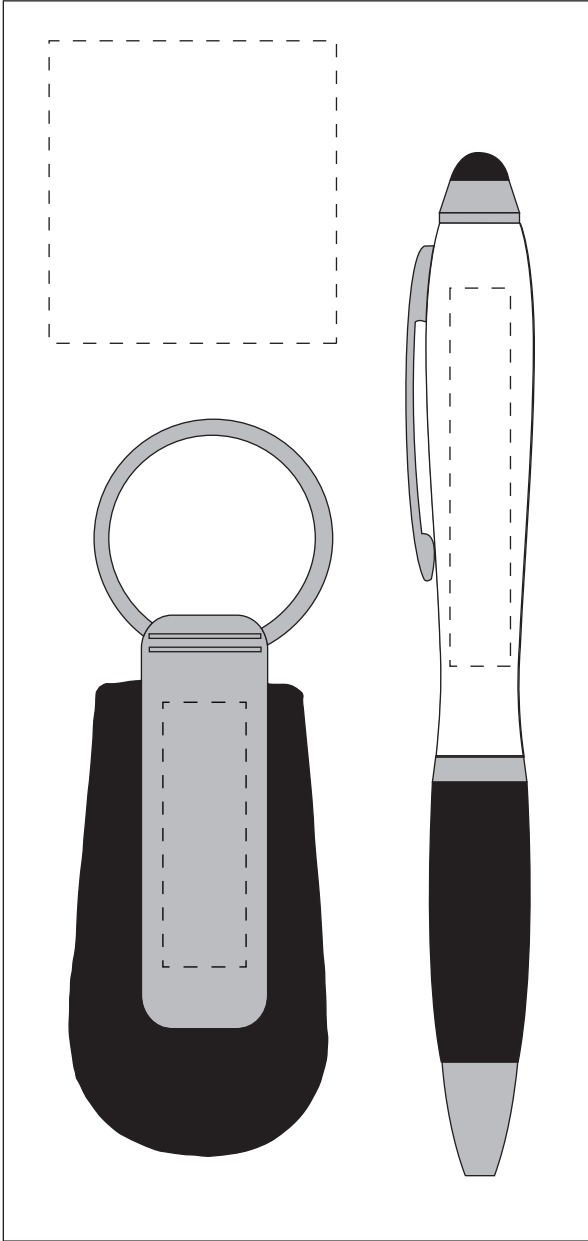

PS02 Promo Set

Print Areas: Pen - 50 x 8mm, *Laser Engraved Aluminium*, **Keyring** - 35 x 11mm *Laser Engraved Aluminium*
Backing Card Front - 38 x 40mm, **Backing Card Full Size** 78 x 164mm
Line Drawing Scale for Backing Card, Keyring and Pen: 100%

Please Note: Dotted lines do not print, they are purely there to show the print area

Please Note: Pen and Keyring image are not printed onto the backing card, this is to show how the products will look

Front

Your order will be processed, based on the above, unless you have made amendments. All orders are subject to our full terms & conditions. However, we would like to draw your attention to the following terms in particular.

1. Claims for faulty goods will be honoured, only if the goods are returned to us. We will not issue credit notes or refunds for goods that have been distributed. Please ensure that goods are satisfactory before distribution.
2. Metallic printing inks (gold, silver, etc.) have a very limited life due to their formulation. You are advised to request an over varnish, in writing, for this type of printing. This service is at additional cost and not inclusive of any prices listed or quoted.
3. We are not responsible for delays during transit. We dispatch goods on your behalf and the goods become your property the moment they leave our premises.

I confirm that I have thoroughly checked all information on this document, including layout, fonts, spelling, print colours, separations, print size and position, etc.

Please proceed without amendment(s) ☐

Please amend as above & reproof ☐

By signing below I accept responsibility for errors not corrected and understand that once the goods are printed, the printed image can not be cleaned off or the goods reclaimed.

Signed.....

Print Name.....

Date.....